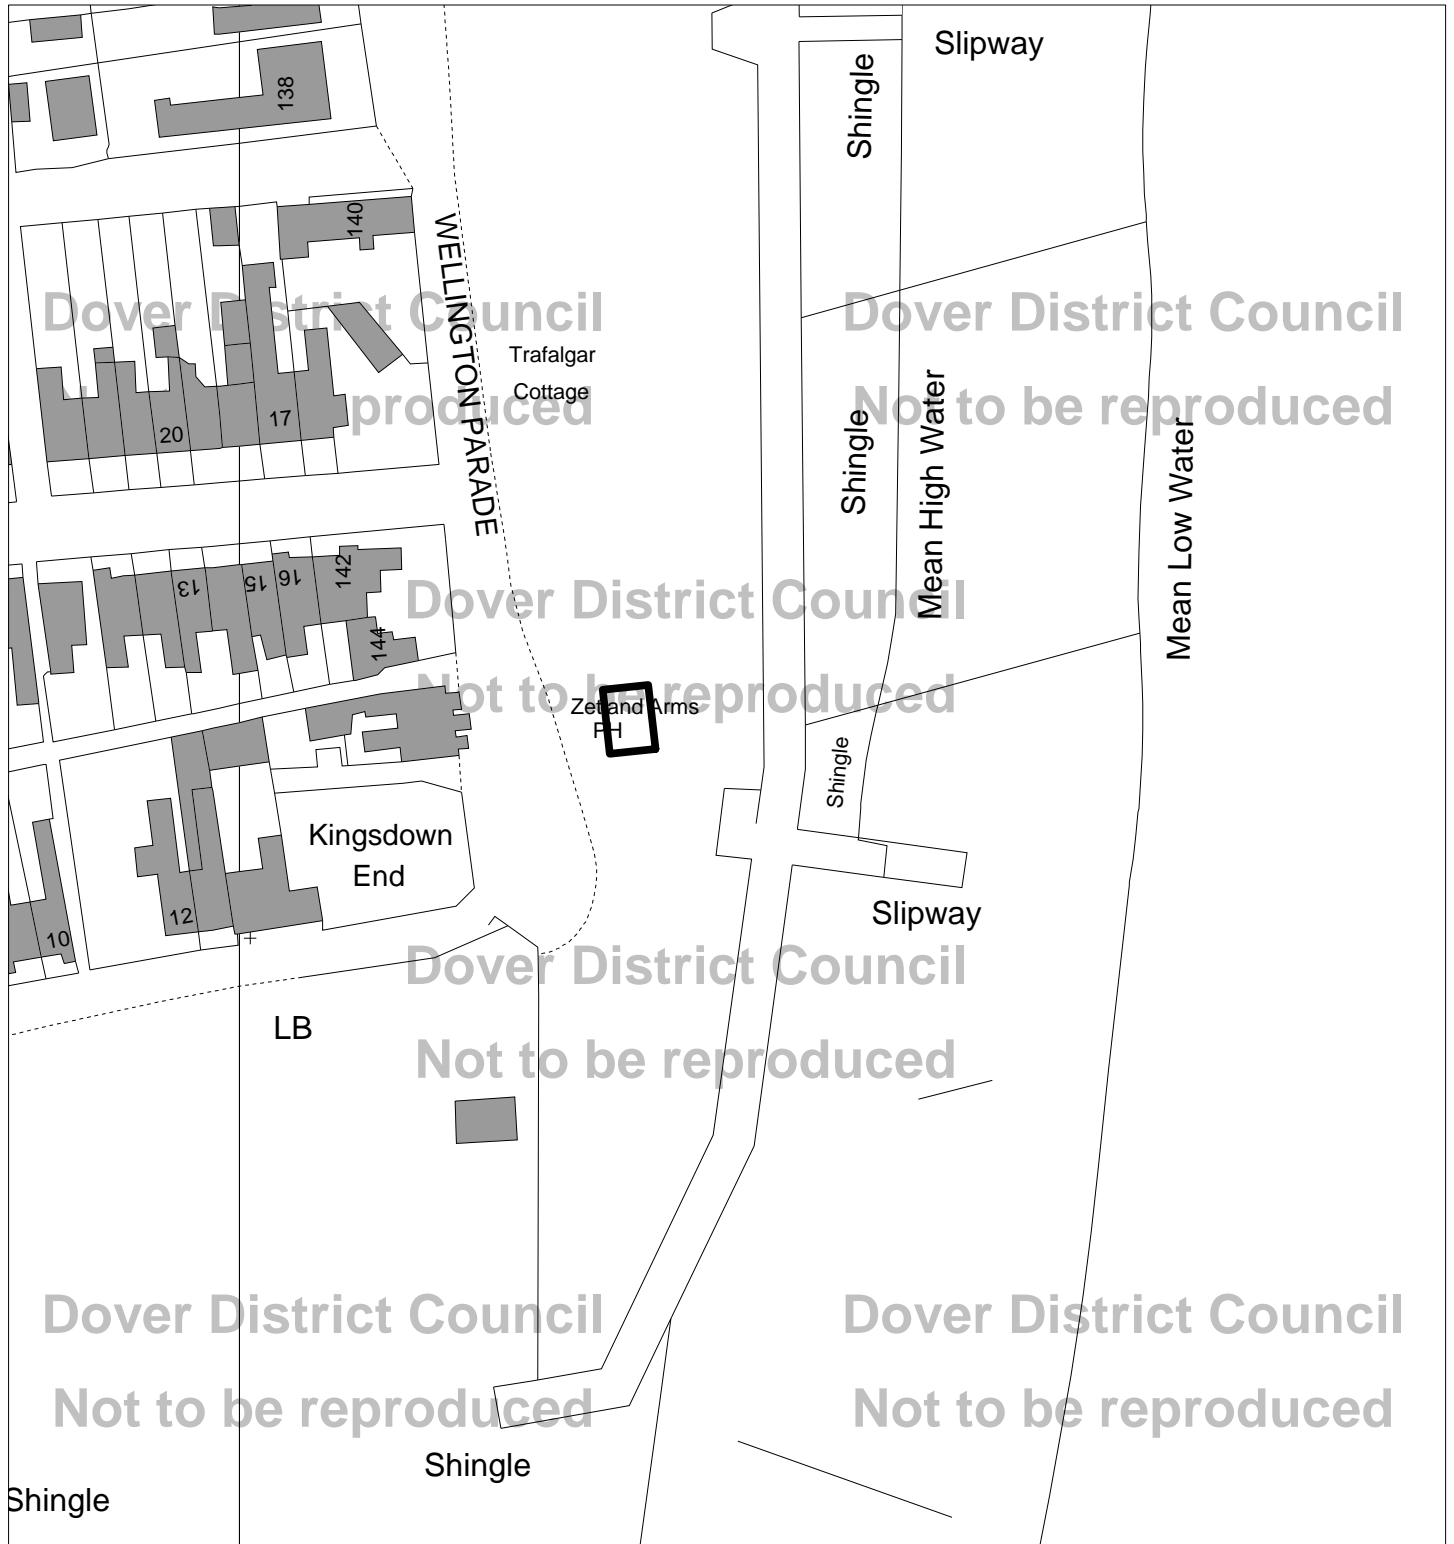

This plan has been produced for Planning Committee purposes only. No further copies may be made.

Not to scale

This map is reproduced from Ordnance Survey material with the permission of Ordnance Survey on behalf of the Controller of Her Majesty's Stationery Office © Crown copyright. Unauthorised reproduction infringes Crown copyright and may lead to prosecution or civil proceedings.

Dover District Council Licence Number 100019780 published 2015

Note: This plan is provided for purposes of site identification only.

Application: DOV15/00707

Land to the front of Zetland Arms

Wellington Parade

Kingsdown

CT14 8AF

TR38044850